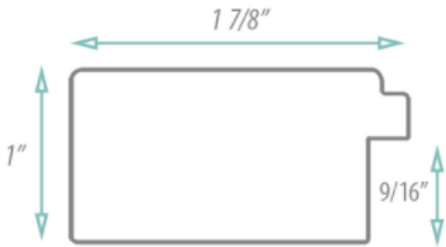

SPECIFICATION SHEET

FRAMED MIRROR
MODEL#: FM 79963-18X30

FRAMED MIRRORS COLLECTION

FEATURES:

- ONE 18X30" HIGH RESOLUTION SILVER PLATE GLASS MIRROR SIZE W/ DECORATIVE FRAME.
- "WALL HUGGER" HANGER FOR MOUNTING INCLUDED.
- STANDARD MOUNTING STYLE IS VERTICAL. FOR HORIZONTAL, PLEASE SPECIFY WHEN ORDERING.
- PACKED IN FOUR WALL (FOLDED DOUBLE WALL) CORRUGATION.
- STYLE: MODERN
- COLOR: WHITE
- FINISH: MATTE

MIRROR FINISHES:

- FLAT POLISHED EDGE
- BEVELED EDGE

OVERALL SIZE DIMENSION: 22" WIDE X 34" HIGH X 1" DEEP